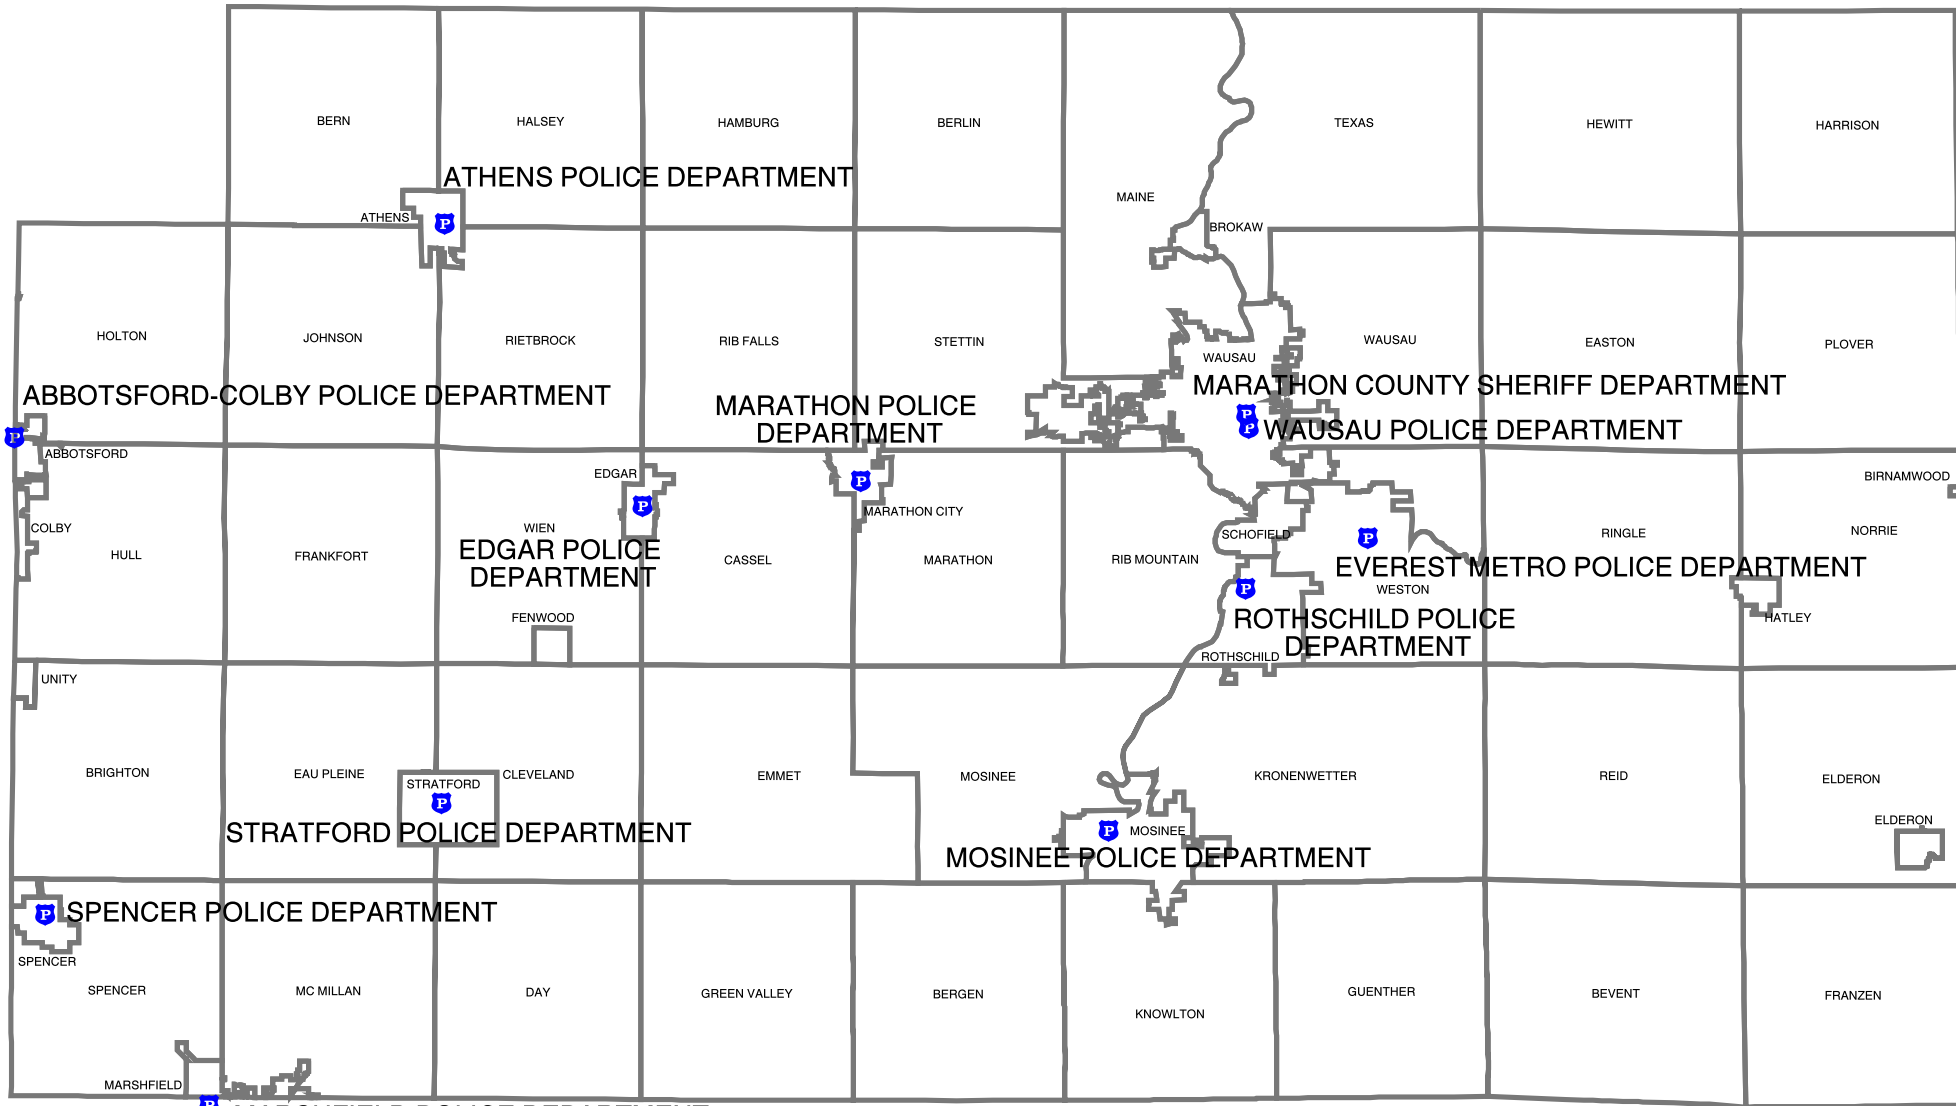

MARATHON COUNTY LAW ENFORCEMENT

 Police Department
 Municipal Boundary